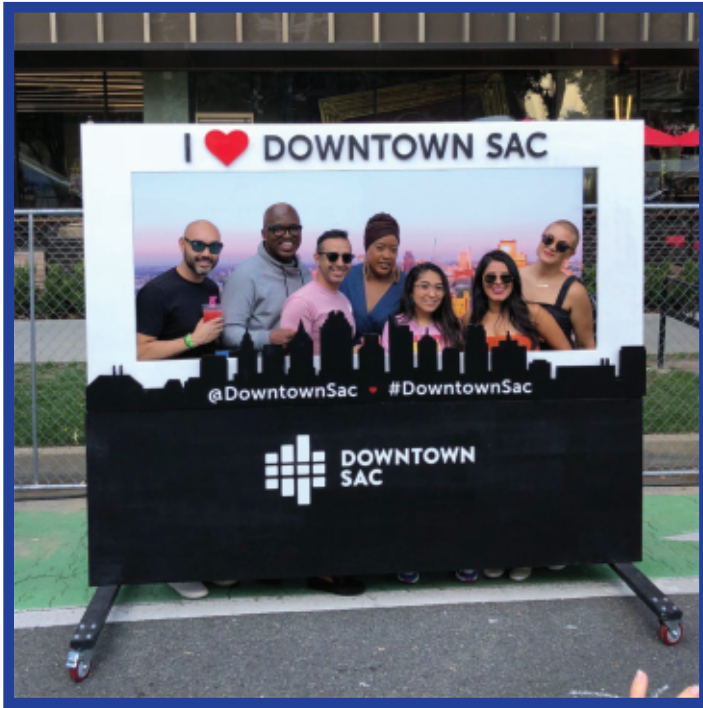

STEADFAST CRAFT
2023 SIGNAGE PORTFOLIO

Hello!

Here are a few quick bits of information for you regarding the content of this portfolio:

- 95% of the lettering and elements for the signs in this portfolio are **hand cut** on a bandsaw, scrollsaw, or with a jig saw, and finished carefully by hand as well. I very rarely use a CNC/laser cutter/etc. in my production process, so everything is made with a bit of extra love, care, and artistry that comes from a genuine passion for what I do and who I am creating for.
- I offer full design services, including logo and signage concept design. Some of the signs here are fully custom designs and concepts, some are client ideas fleshed out and brought to life, and some are client provided logos that I've created dimensional designs with.
- I love working with clients to create the best designs possible, and take pride in deeply personalizing these projects whenever possible to make sure they reflect their owner as successfully and creatively as possible. Each sign has it's own story and meaning, and my goal is to build you a unique, personalized, eye catching design that captures the attention of both you and potential customers/viewers.

THE PRIVY CLUB
SACRAMENTO, CA ↓

↑ DOWNTOWN SACRAMENTO
SACRAMENTO, CA

↑ UNSEEN HEROES (EVENT)
SACRAMENTO, CA

DISPLAY
SACRAMENTO, CA ↓

UNSEEN HEROES (EVENT)
SACRAMENTO, CA ↓

↑ SIERRA MAESTRA
SAN FRANCISCO, CA